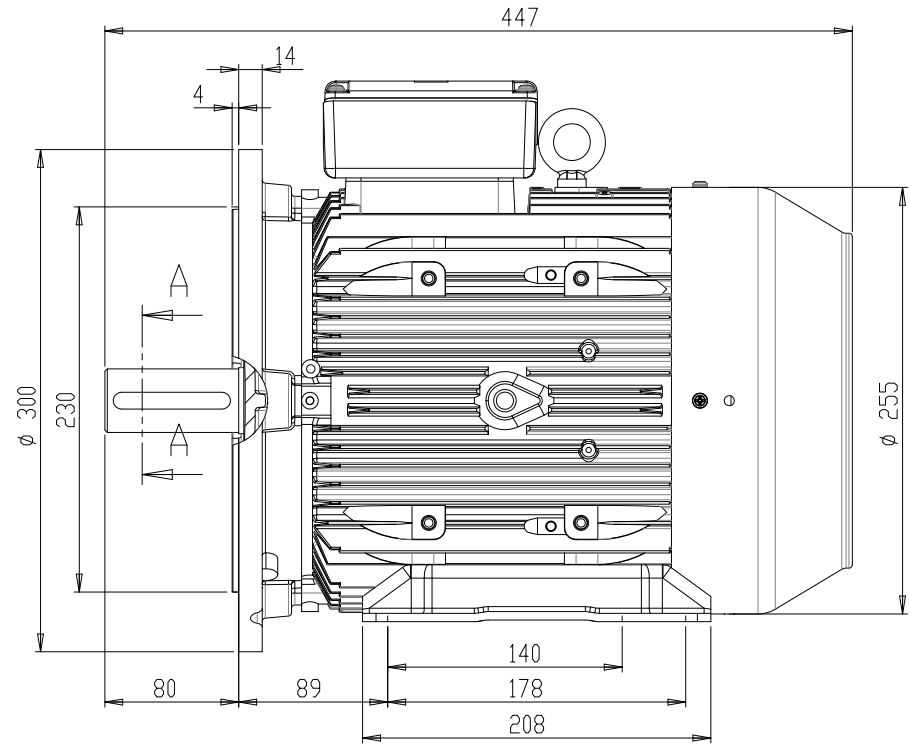

TAPPED HOLE
M12 X 28

SECTION A-A
SCALE 1 : 1

W PREMIUM 132S/M B35
TOTALLY ENCLOSED FAN COOLED

**BROOK
CROMPTON**

WP-DA132S/M B35

A3

www.brookcrompton.com